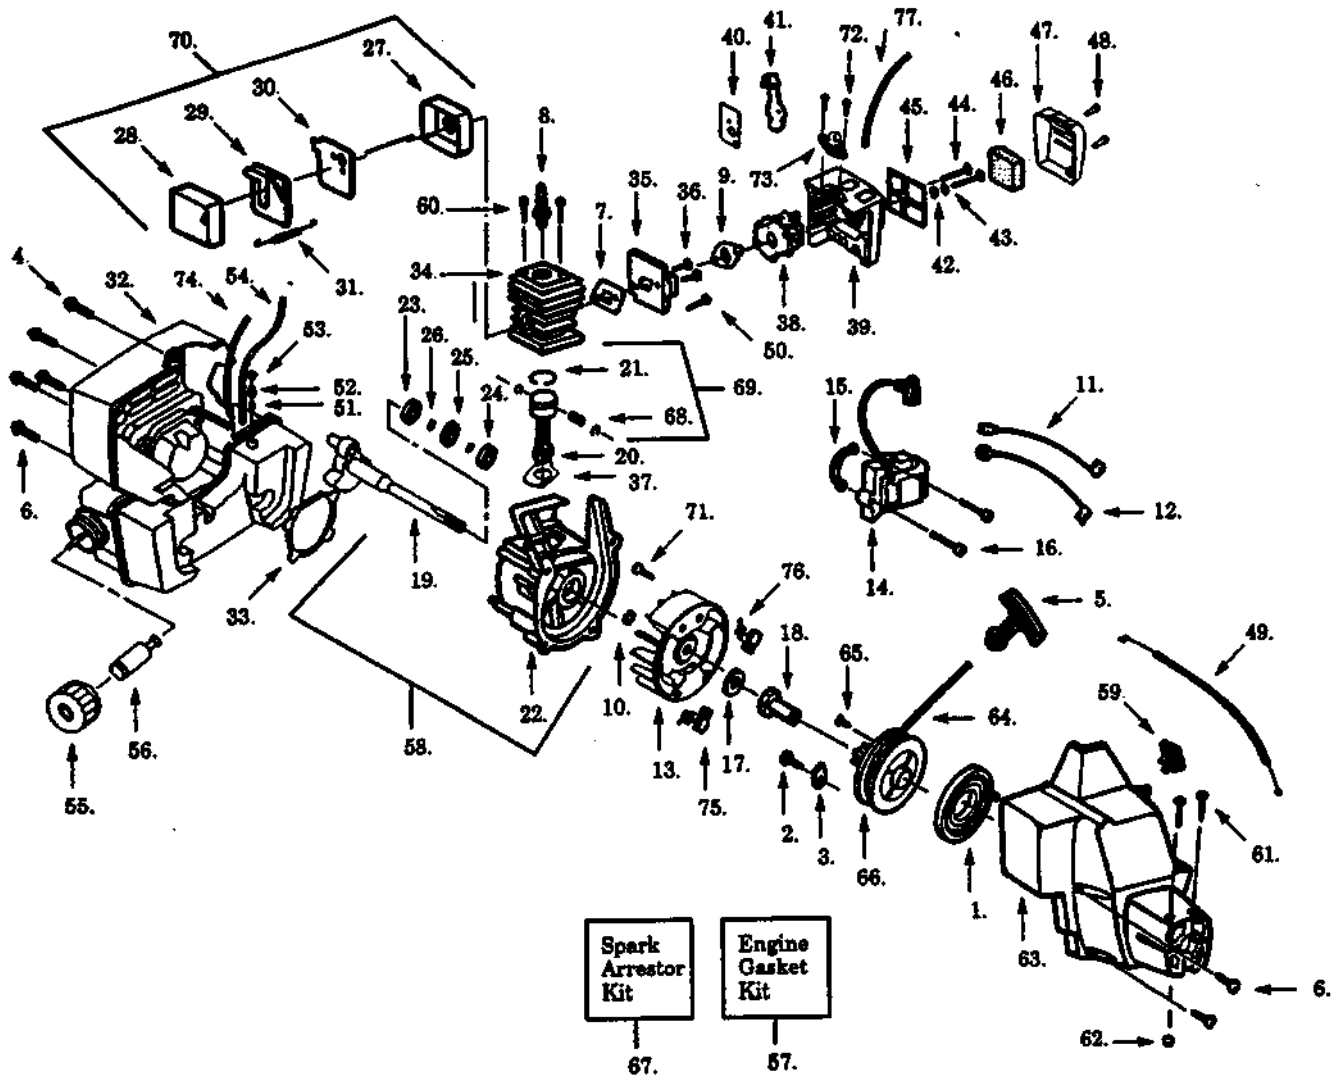

Ref.	Part No.	Description	Ref.	Part No.	Description
1.	530 09 46-71	Drive Shaft - 45"	20.	530 09 48-75	Hub Ass'y.
2.	530 09 46-73	"D" Handle	21.	530 09 48-30	Spring.
3.	530 03 65-14	Throttle Hsg. (Left)	22.	530 09 48-27	Release Button
4.	530 03 65-15	Throttle Hsg. (Right)	23.	952 71 55-44	Spool w/Line
5.	530 03 65-56	Throttle Lever	24.	530 09 48-28	Cover
6.	530 01 59-66	Screw - Throttle Hsg.	25.	530 09 20-62	Washer - Handle
7.	530 09 13-73	Wing Nut - Handle			
8.	530 09 47-42	Clamp - Handle			
9.	530 01 58-20	Bolt - Handle			
10.	530 09 45-43	Dust Cup	Not Shown		
11.	530 01 53-37	Screw - Line Limiter			
12.	530 09 45-70	Line Limiter		530 04 70-65	Carton Contents Bag
13.	534 79 05-00	Locknut - Line Limiter		108 08 33-89	Operator Manual
14.	530 01 61-07	Screw - Shield		530 03 89-07	Shaft Warning Decal
15.	530 02 93-73	Shield Bracket		530 08 52-80	Carton
16.	530 03 11-59	Hex Wrench (5/32)			
17.	530 06 92-99	Shield Kit Ass'y.			
18.	530 09 53-32	Drive Shaft Hsg.			
19.	952 71 55-40	Cutting Head Ass'y. (Incl. 20-24)			

✓ = NEW PART NUMBER FOR THIS IPL ★ = REFER TO THE SERVICE REFERENCE INDICATED FOR MORE INFORMATION. (LOCATED AT END OF IPL)

Ref.	Part No.	Description
1.	530 03 84-04	Limiter Cap
2.	530 03 53-41	Idle Needle
3.	530 03 53-42	Spring Idle Needle
4.	530 06 96-68	Carburetor Repair Kit (● Indicates Contents)